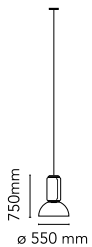

Noctambule Suspension 1 Low Cylinder and Bowl

by Konstantin Grcic , 2019

Hanging lamps consisting of interconnecting glass modules reaching a length of 3,2 mt. (126.77") with 4 mt. (157.48") suspended power cable. Cylindrical and semi-spherical transparent blown glass structure, suspended die cast aluminium ring connector, hydroformed steel internal lateral arm and injection moulded optical opal silicone outer ring diffusers. The power supply unit within the ceiling rose can be used as a dimmer to adjust the light intensity by 10% to 100% in either direction by means of the 0-10/1-10V, PUSH, DALI control.

Mounting	Pendant
Environment	Indoor
Weight	11,7 Kg
Light sources available	2 x Strip Led 9W + 1 Cob Led 18W 2700K 1007lm CRI90
Emergency	Without
Switching	Yes
Dimmer	Included
Voltage	100-240V
Power	36W
Battery	No
Supply included	Yes
Cord Length	4000 mm
Materials	Blown crystal, Die-cast aluminum
Colors	● F0263000 - Black